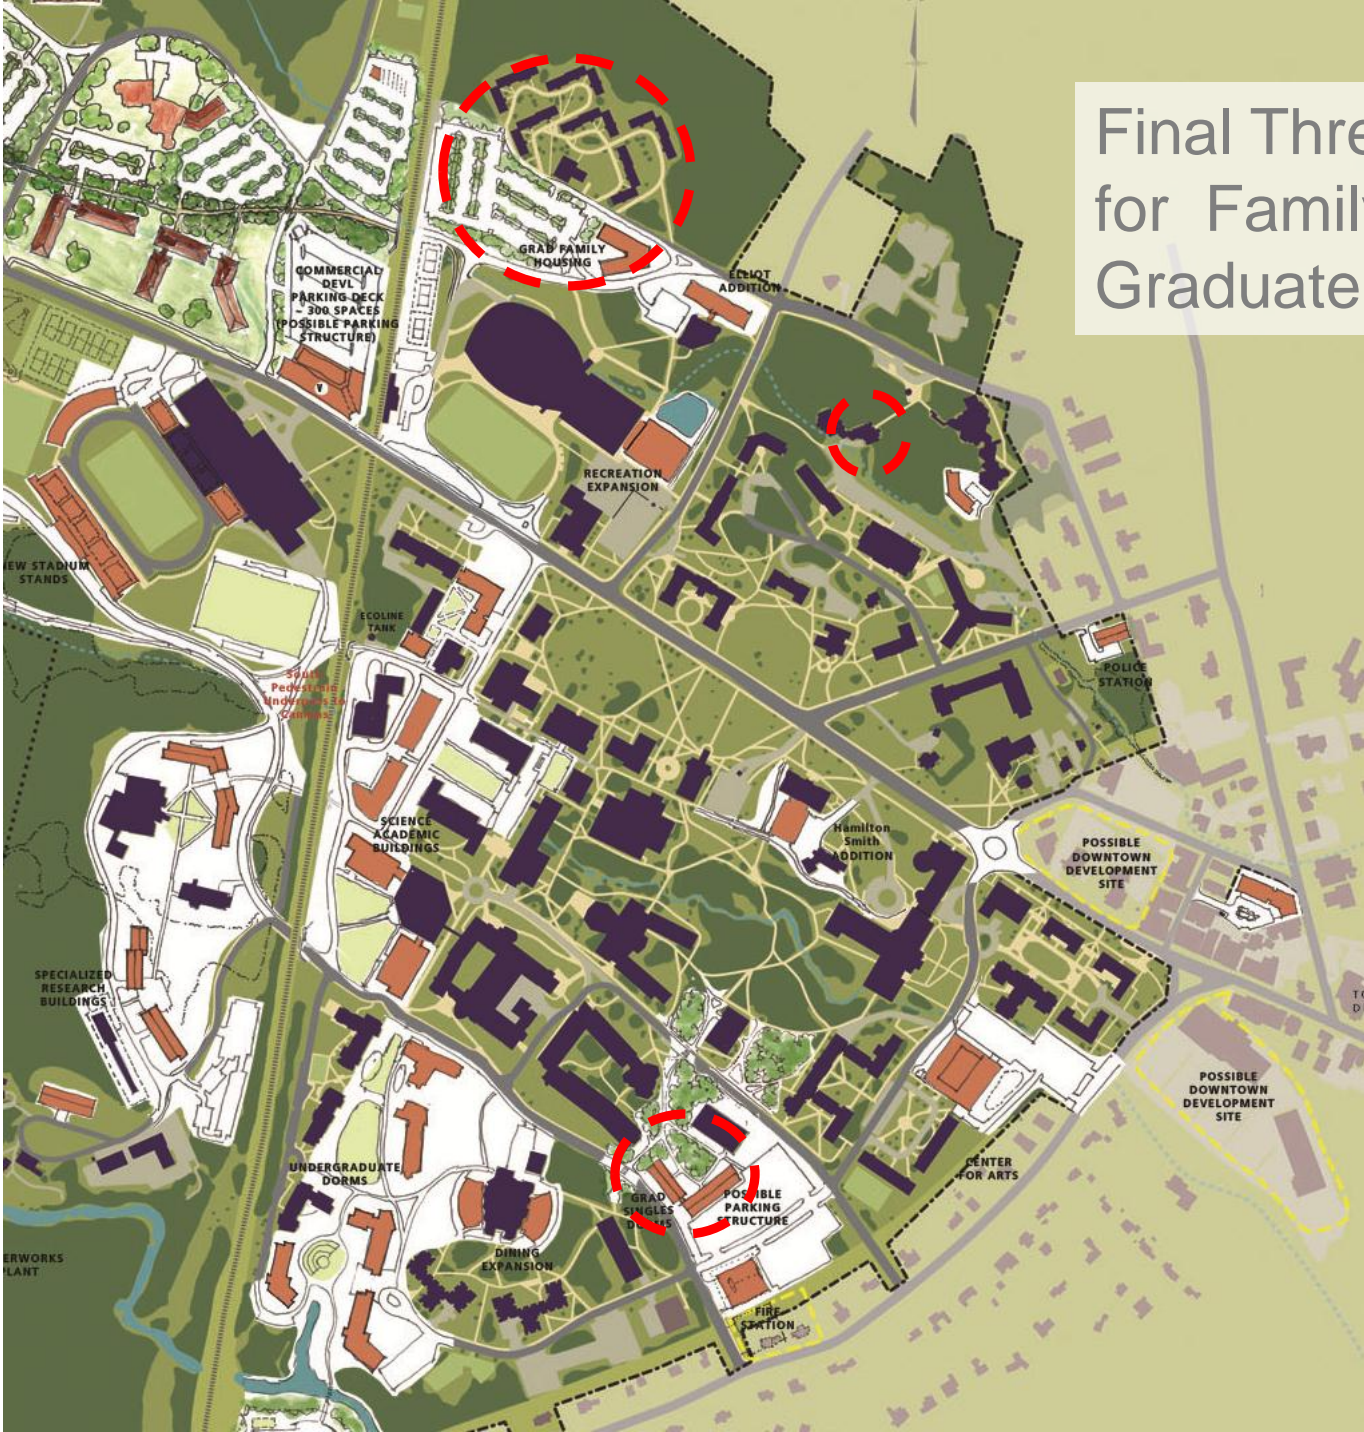

Graduate and Family Housing

Session 8

Graduate Housing Site Options

Preferred Singles
Preferred All Types

Final Three Site Options for Family and Graduate Housing

Mix of apartment units for graduate students and families

Studio units with shared kitchens and lounges for single graduate students

Mix of apartment units for single and married/partnered graduate students with no children