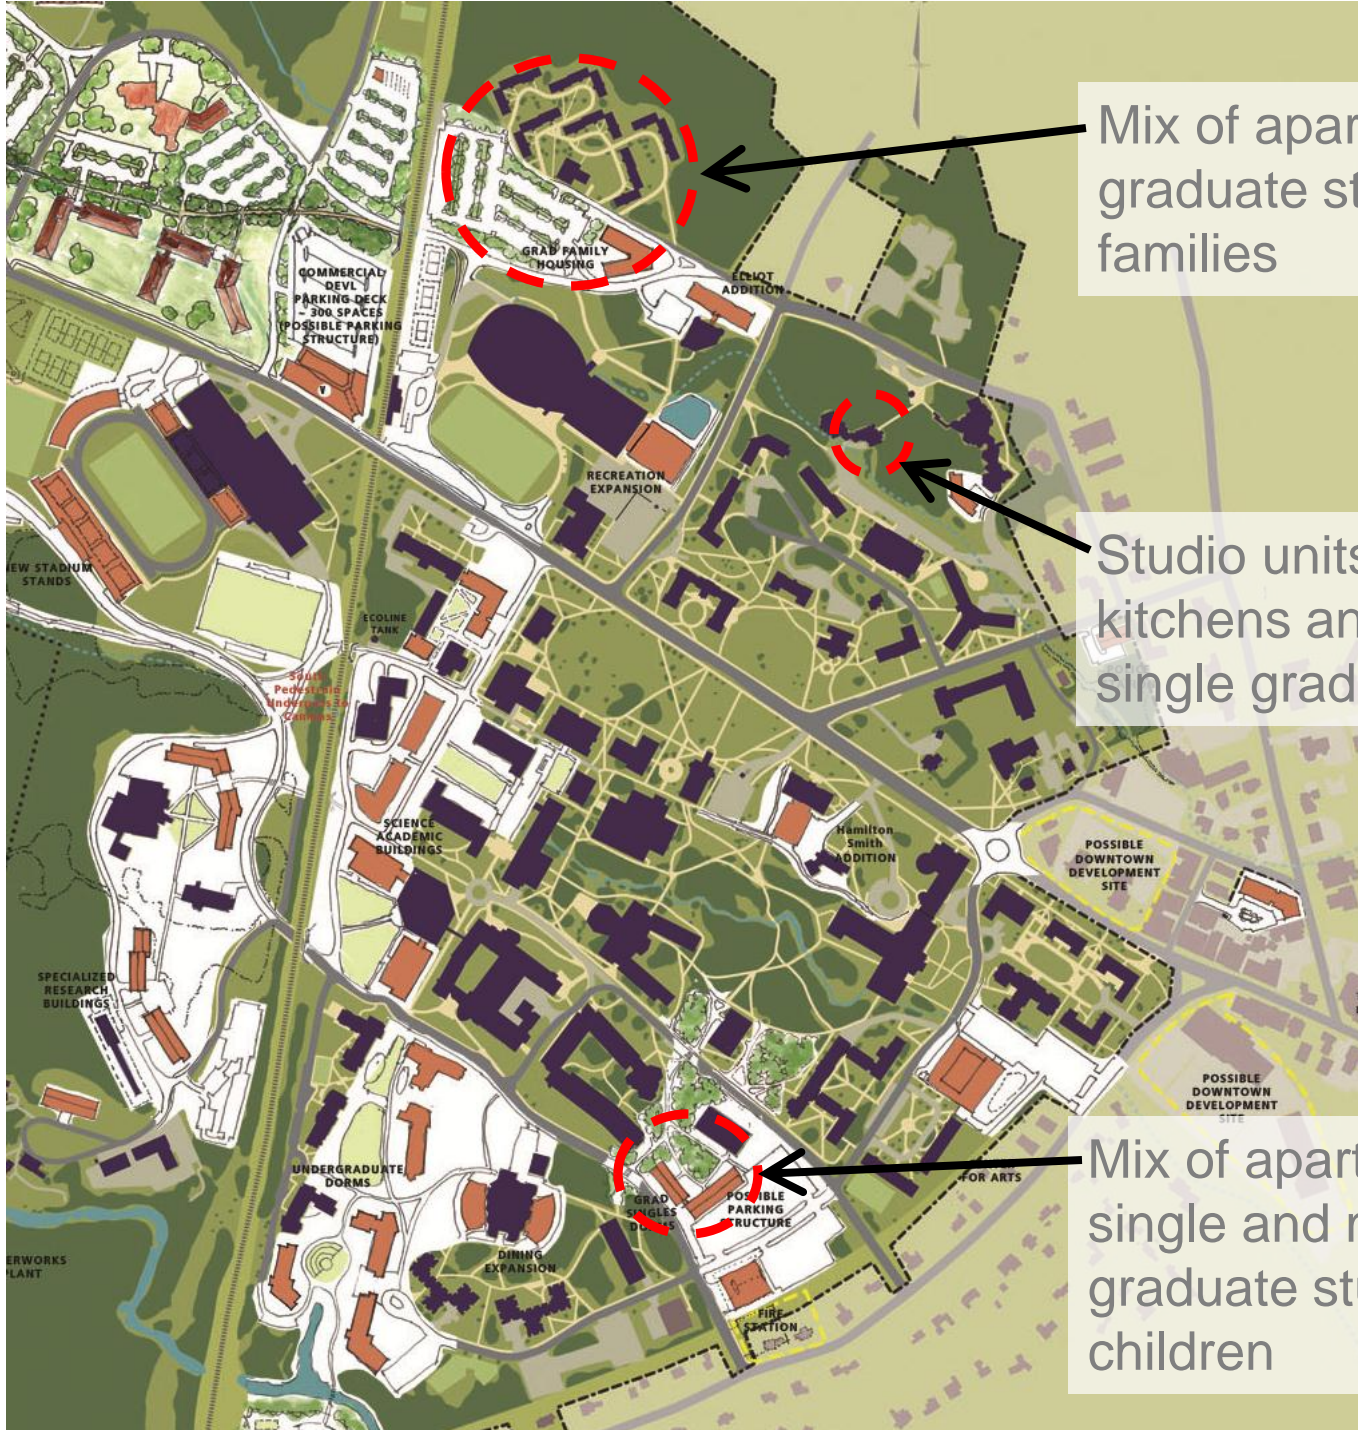

Graduate and Family Housing

Session 8

Graduate Housing Site Options

Preferred Singles
Preferred All Types

Final Three Site Options for Family and Graduate Housing

Mix of apartment units for graduate students and families

Studio units with shared kitchens and lounges for single graduate students

Mix of apartment units for single and married/partnered graduate students with no children